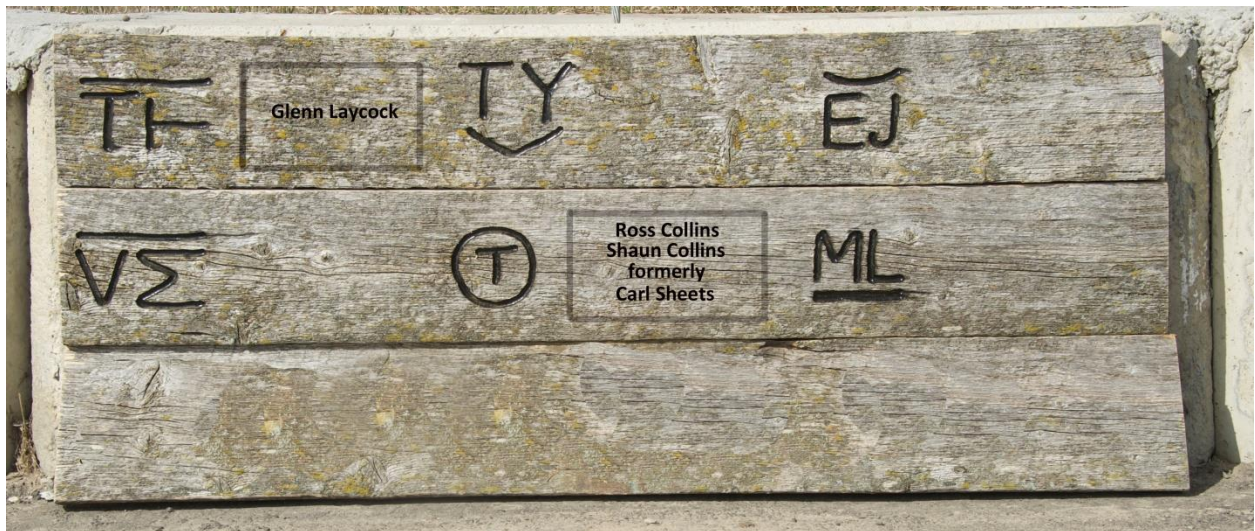

One of Memory Lane's projects for the Spring will be to mount a display of local cattle brands, cut with a router into old corral boards and attached to the concrete retaining wall in Memory Circle. We still have room for more brands, **past and present**. Just a diagram is all that we need, along with the name or names that you wish to have on a plaque beside the brand.

There will be no charge to you for contributing your brand, but donations to help cover the costs would be appreciated.

Please contact one of the persons listed below for more information, or to contribute your brand and/or a donation.

(A rough example of what the boards will look like. The names will be on plaques.)

Cliff Larsen – 403-934-7581

Barry Van Laar – 403-934-7768

Jackie Jensen - 403-934-8680

Thanks to all the community for your support to Memory Lane.